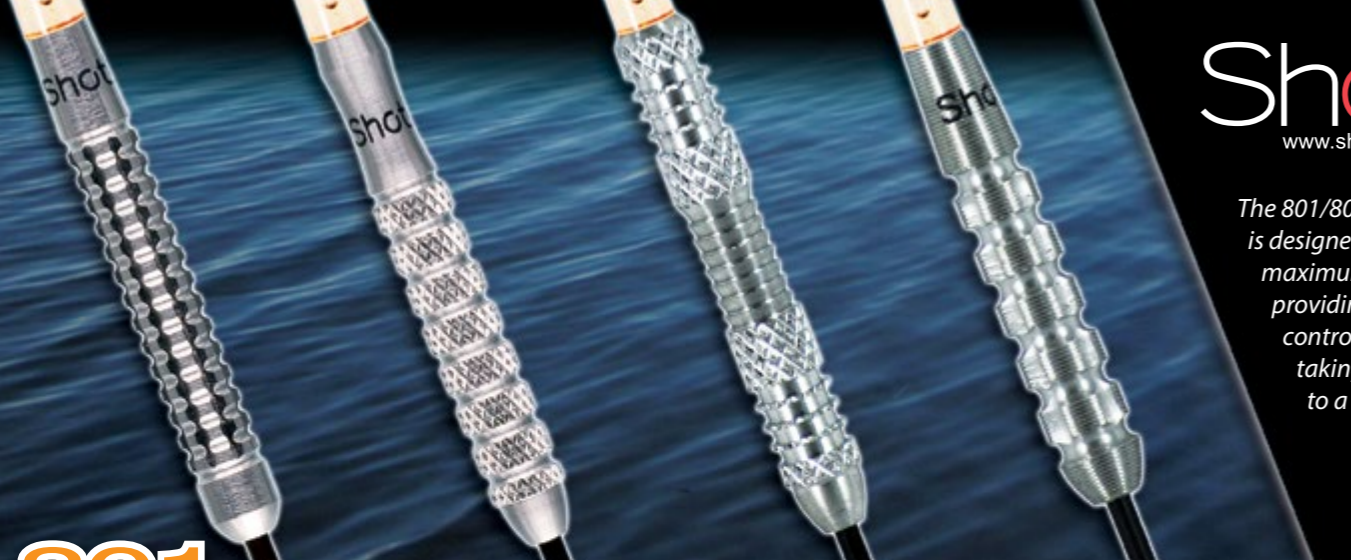

801

STEEL TIP

0 Series Steel Tip	1 Series Steel Tip	2 Series Steel Tip	3 Series Steel Tip
SD3201-021	SD3201-119	SD3201-221	SD3201-321
49.5 | 6.7 | 21	46.6 | 7.1 | 19	50 | 7.2 | 21	44.6 | 7.7 | 21
SD3201-023	SD3201-122	SD3201-223	SD3201-323
49.5 | 6.7 | 23	48.4 | 7.2 | 22	50 | 7.6 | 23	45 | 7.7 | 23
SD3201-025	SD3201-125	SD3201-225	SD3201-325
49.5 | 7 | 25	50 | 7.2 | 25	50 | 7.6 | 25	45 | 7.7 | 25
	SD3201-127		
	50 | 7.8 | 27		

Shot!^{TM}
www.shotdarts.com

The 801/802 range is designed with maximum grip providing greater control, ideal for taking the player to a new level.

PACKED WITH

Lippincott
*soft tips only