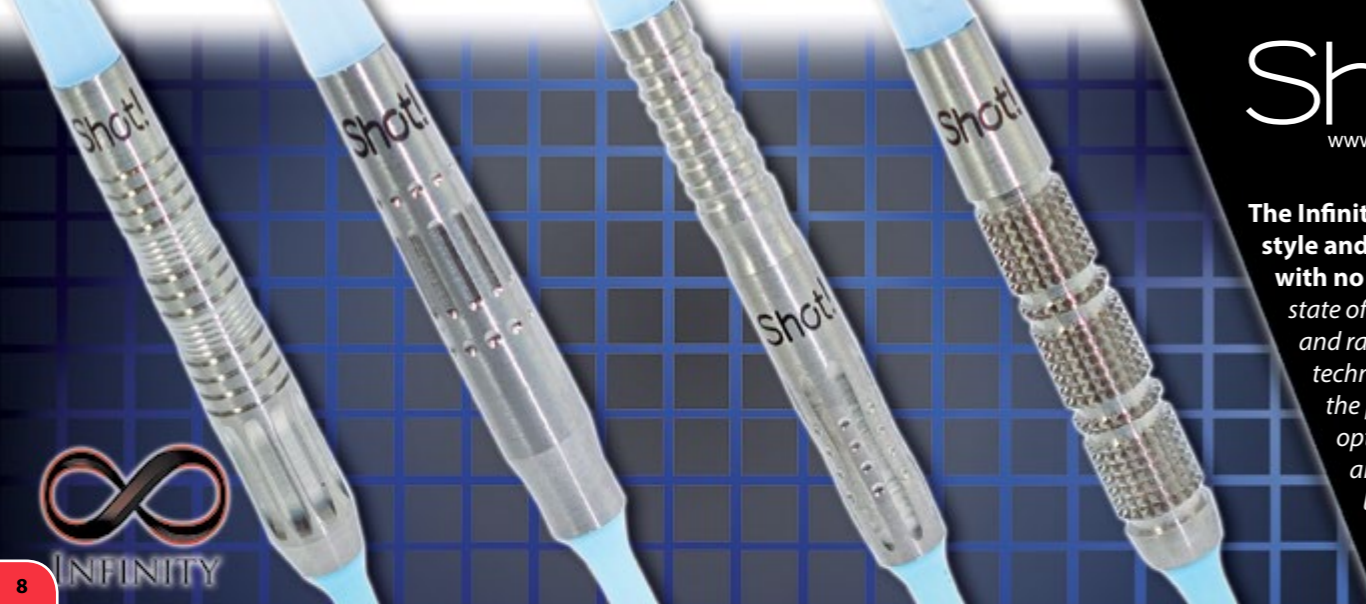

Shot!^{TM}
www.shotdarts.com

The Infinity range offers style and performance with no limits featuring state of the art axial and radial cutting technology, providing the player with an optimum sleek and modern barrel that has unsurpassed control and balance.

MW
+/- 0.05gm

New Zealand Made

90% TUNGSTEN

PACKED WITH

100

LABO

Firing elegantly like a flare...
Lippoint
*soft tips only