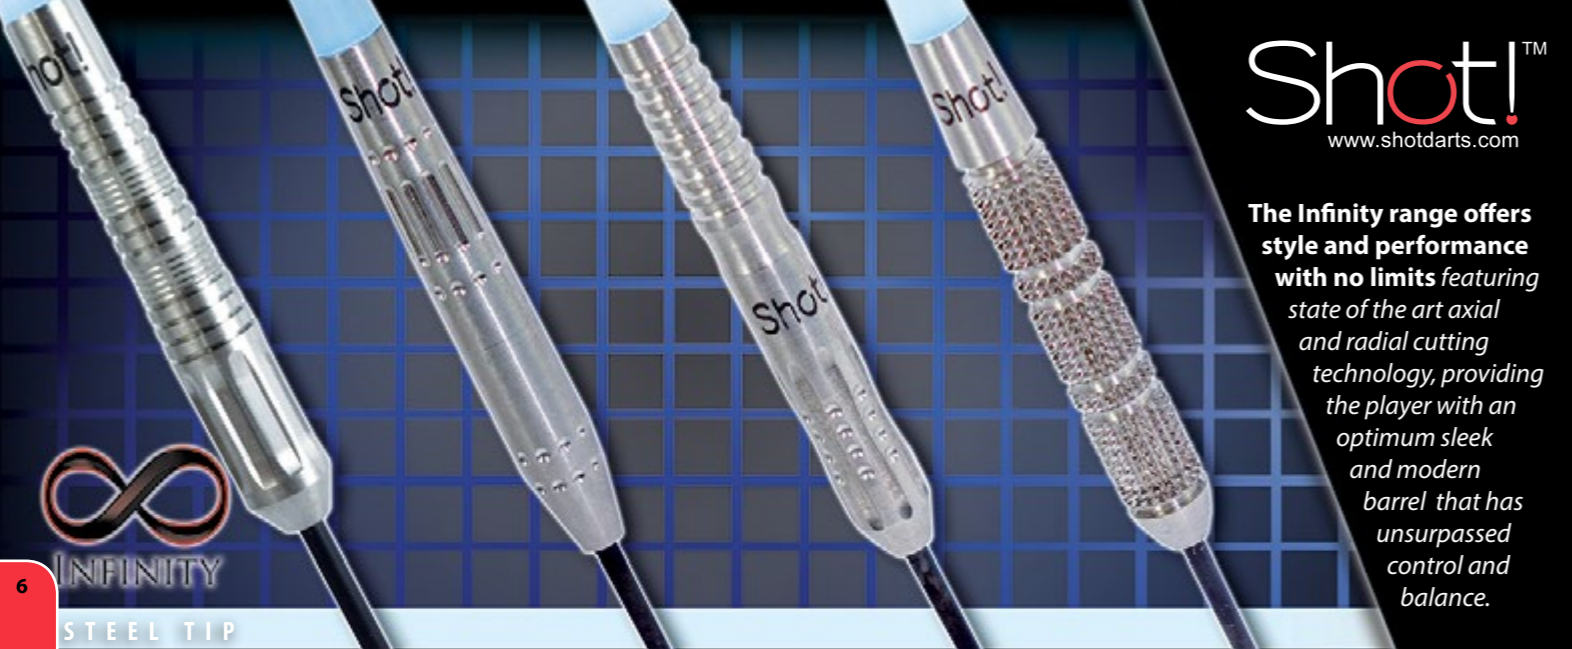

Shot!TM
www.shotdarts.com

The Infinity range offers style and performance with no limits featuring state of the art axial and radial cutting technology, providing the player with an optimum sleek and modern barrel that has unsurpassed control and balance.